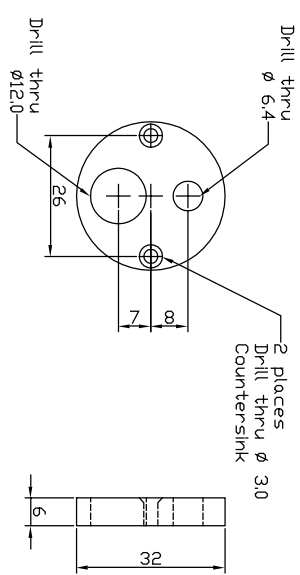

CASING TUBE

ASSEMBLED SECTIONS

LUXEON MOUNT

CAP