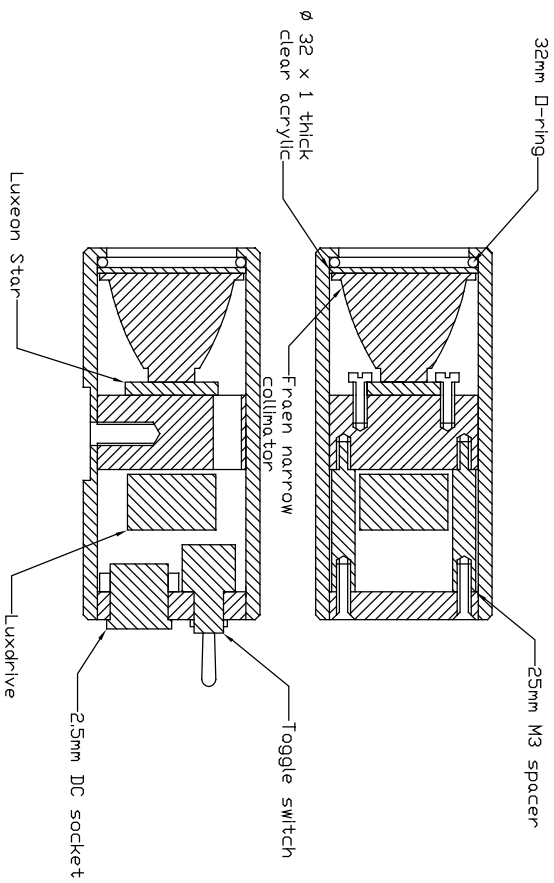

CASING TUBE

ASSEMBLED SECTIONS

LUXEON MOUNT

CAP