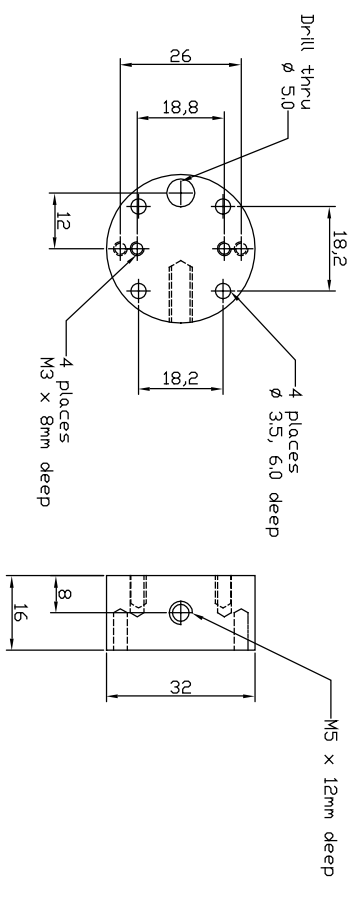

CASING TUBE

ASSEMBLED SECTIONS

LUXEON MOUNT

CAP